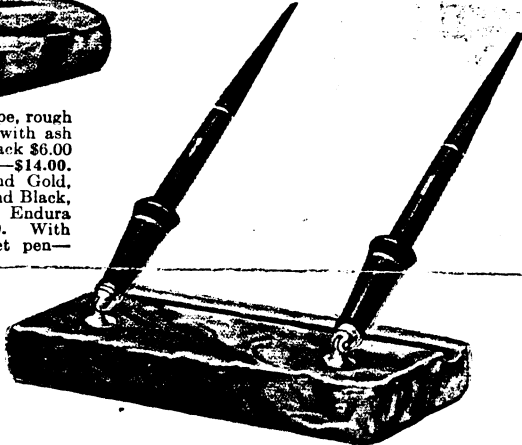

R2715P Double rectangular, rough edge, Onyx desk set with two Black, Foliage Green Pearl and Black, Black and Gold, Green, or Blue, $5.00 Endura desk set pens—$20.00. With two Pearl and Black, $6.00 Endura desk set pens—$22.00. With two Conklin $3.00 desk set pens—$16.00.